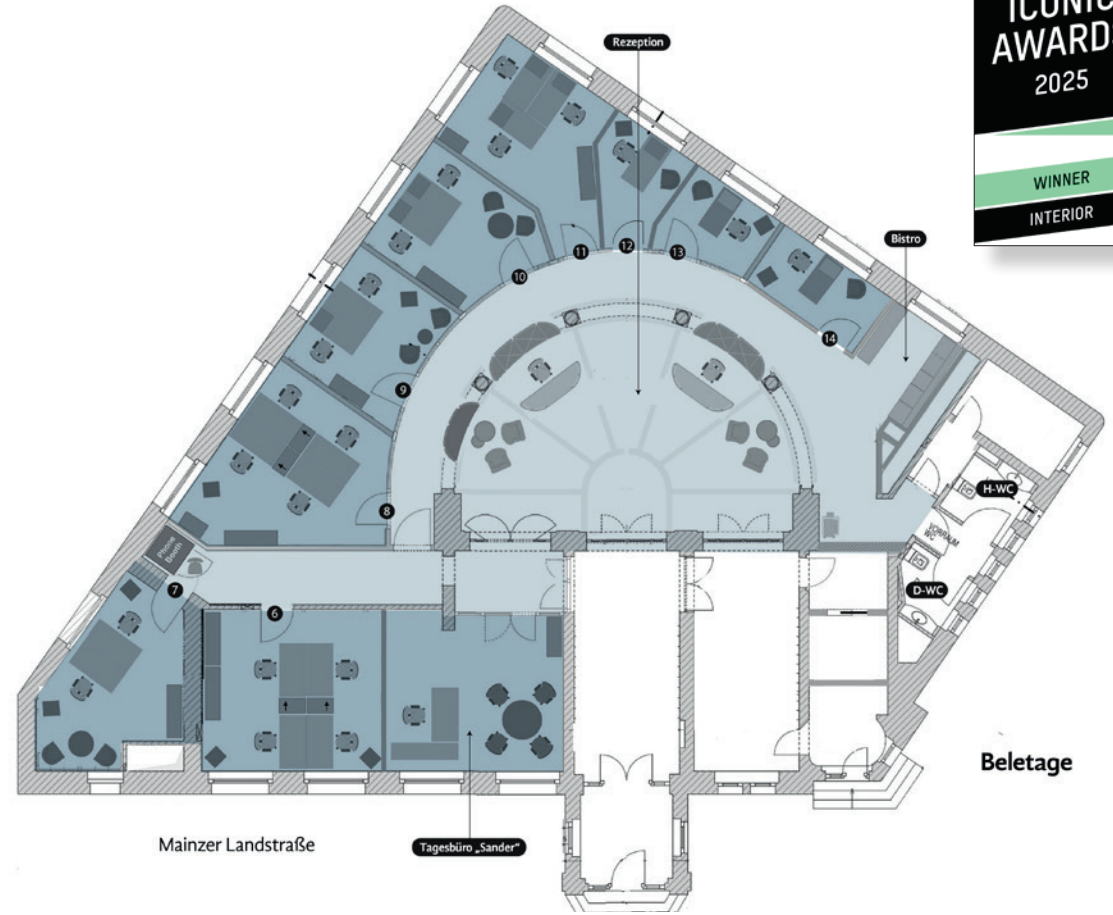

SATELLITE  
OFFICE

CASUAL LUXURY WORKSPACES

## VILLA SANDER

ERDGESCHOSS UND BELETAGE  
MAINZER LANDSTRASSE 10  
60329 FRANKFURT AM MAIN

Mainzer Landstraße

Beletage

**SATELLITE  
OFFICE**

CASUAL LUXURY WORKSPACES