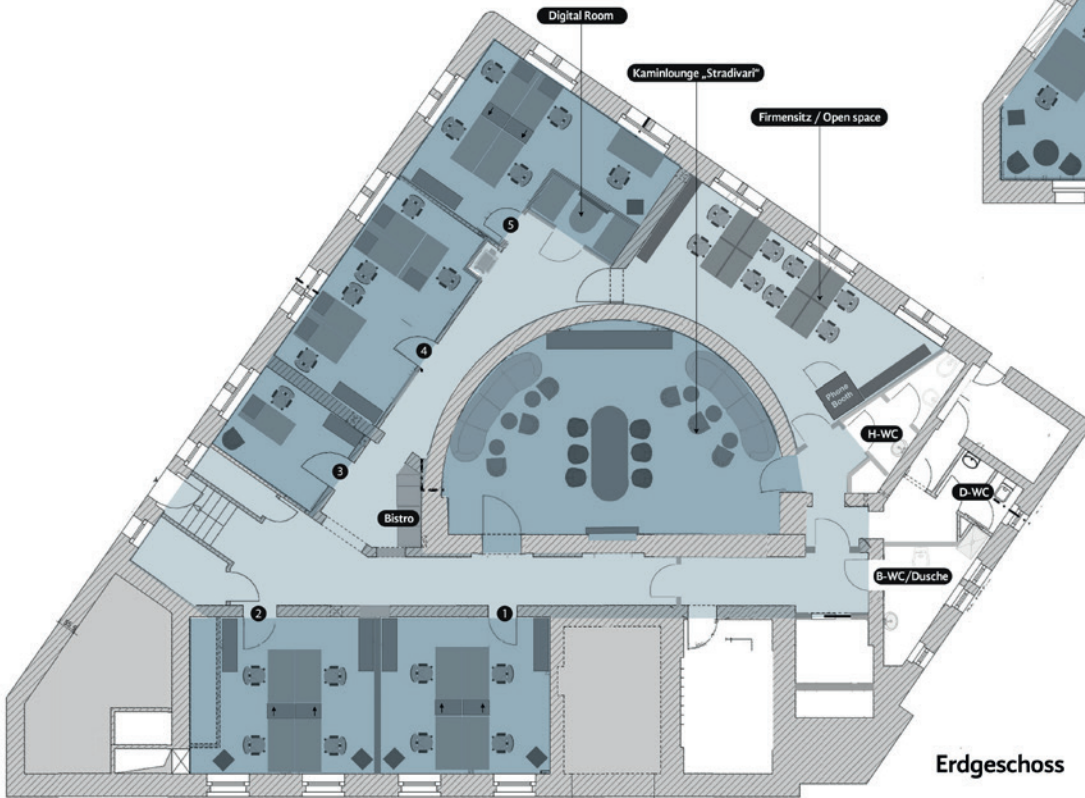

SATELLITE  
OFFICE

CASUAL LUXURY WORKSPACES

## VILLA SANDER

ERDGESCHOSS UND BELETAGE  
MAINZER LANDSTRASSE 10  
60329 FRANKFURT AM MAIN

Mainzer Landstraße

Beletage

**SATELLITE  
OFFICE**

CASUAL LUXURY WORKSPACES