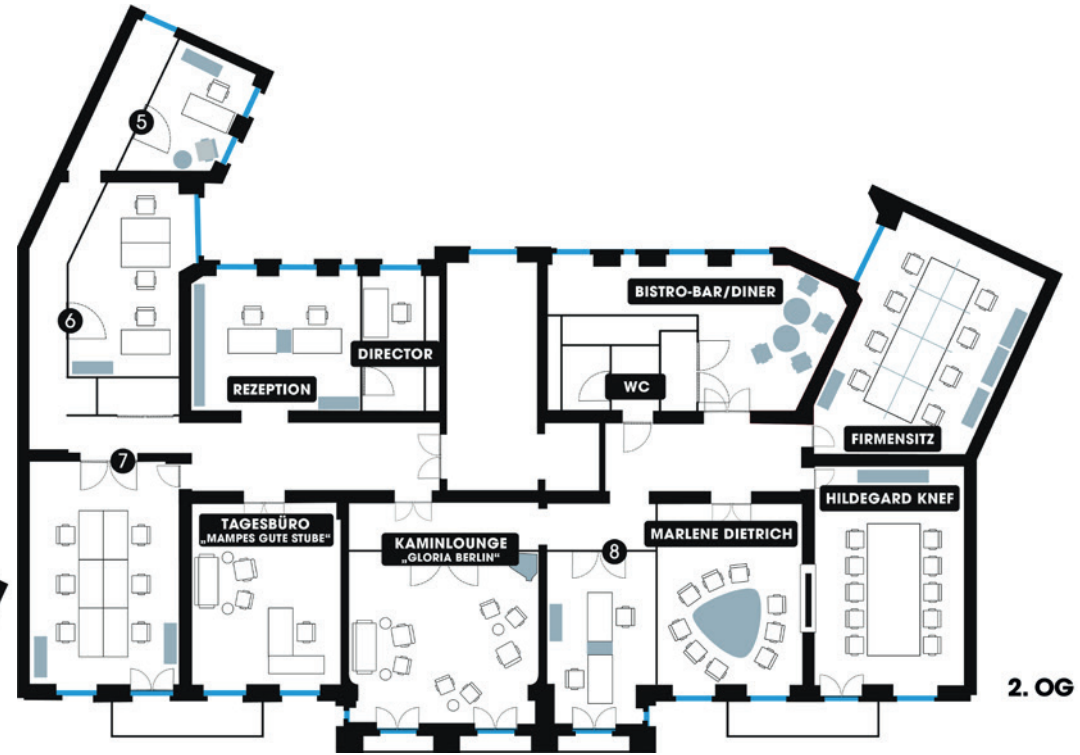

SATELLITE OFFICE

CASUAL LUXURY WORKSPACES

KUD15 GLORIA BERLIN

1.-3. OG,
KURFÜRSTENDAMM 15,
10719 BERLIN

**SATELLITE
OFFICE**

CASUAL LUXURY WORKSPACES

**KUD15
GLORIA BERLIN**

4.- 5. OG,
KURFÜRSTENDAMM 15,
10719 BERLIN