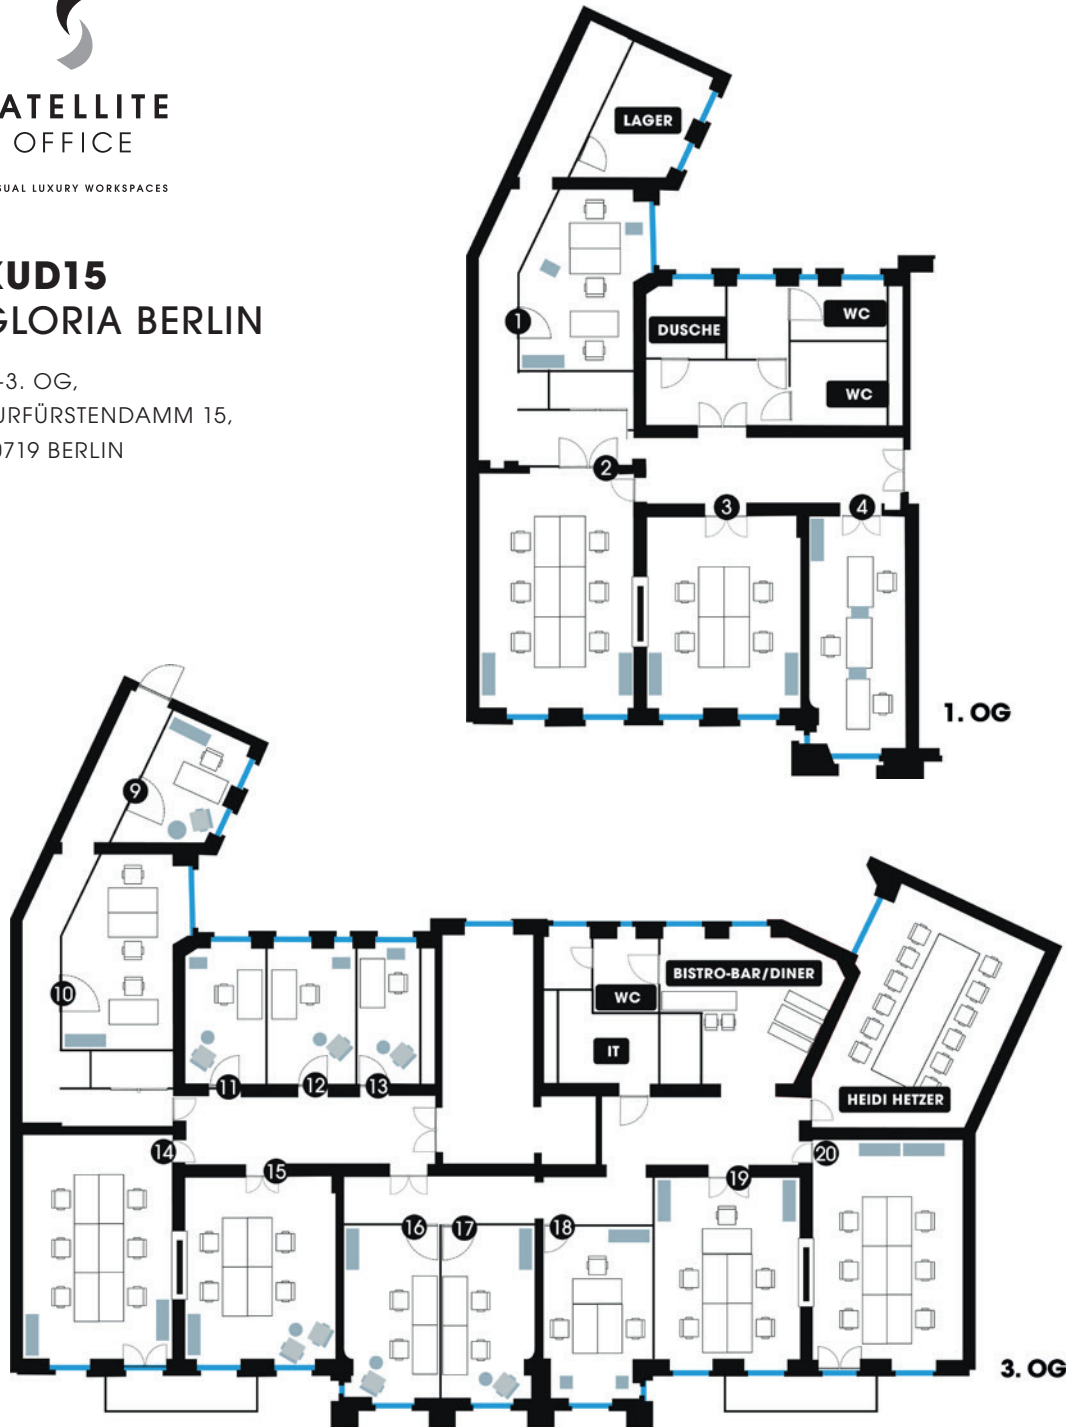

SATELLITE OFFICE

CASUAL LUXURY WORKSPACES

KUD15 GLORIA BERLIN

1.-3. OG,
KURFÜRSTENDAMM 15,
10719 BERLIN

**SATELLITE
OFFICE**

CASUAL LUXURY WORKSPACES

**KUD15
GLORIA BERLIN**

4.- 5. OG,
KURFÜRSTENDAMM 15,
10719 BERLIN