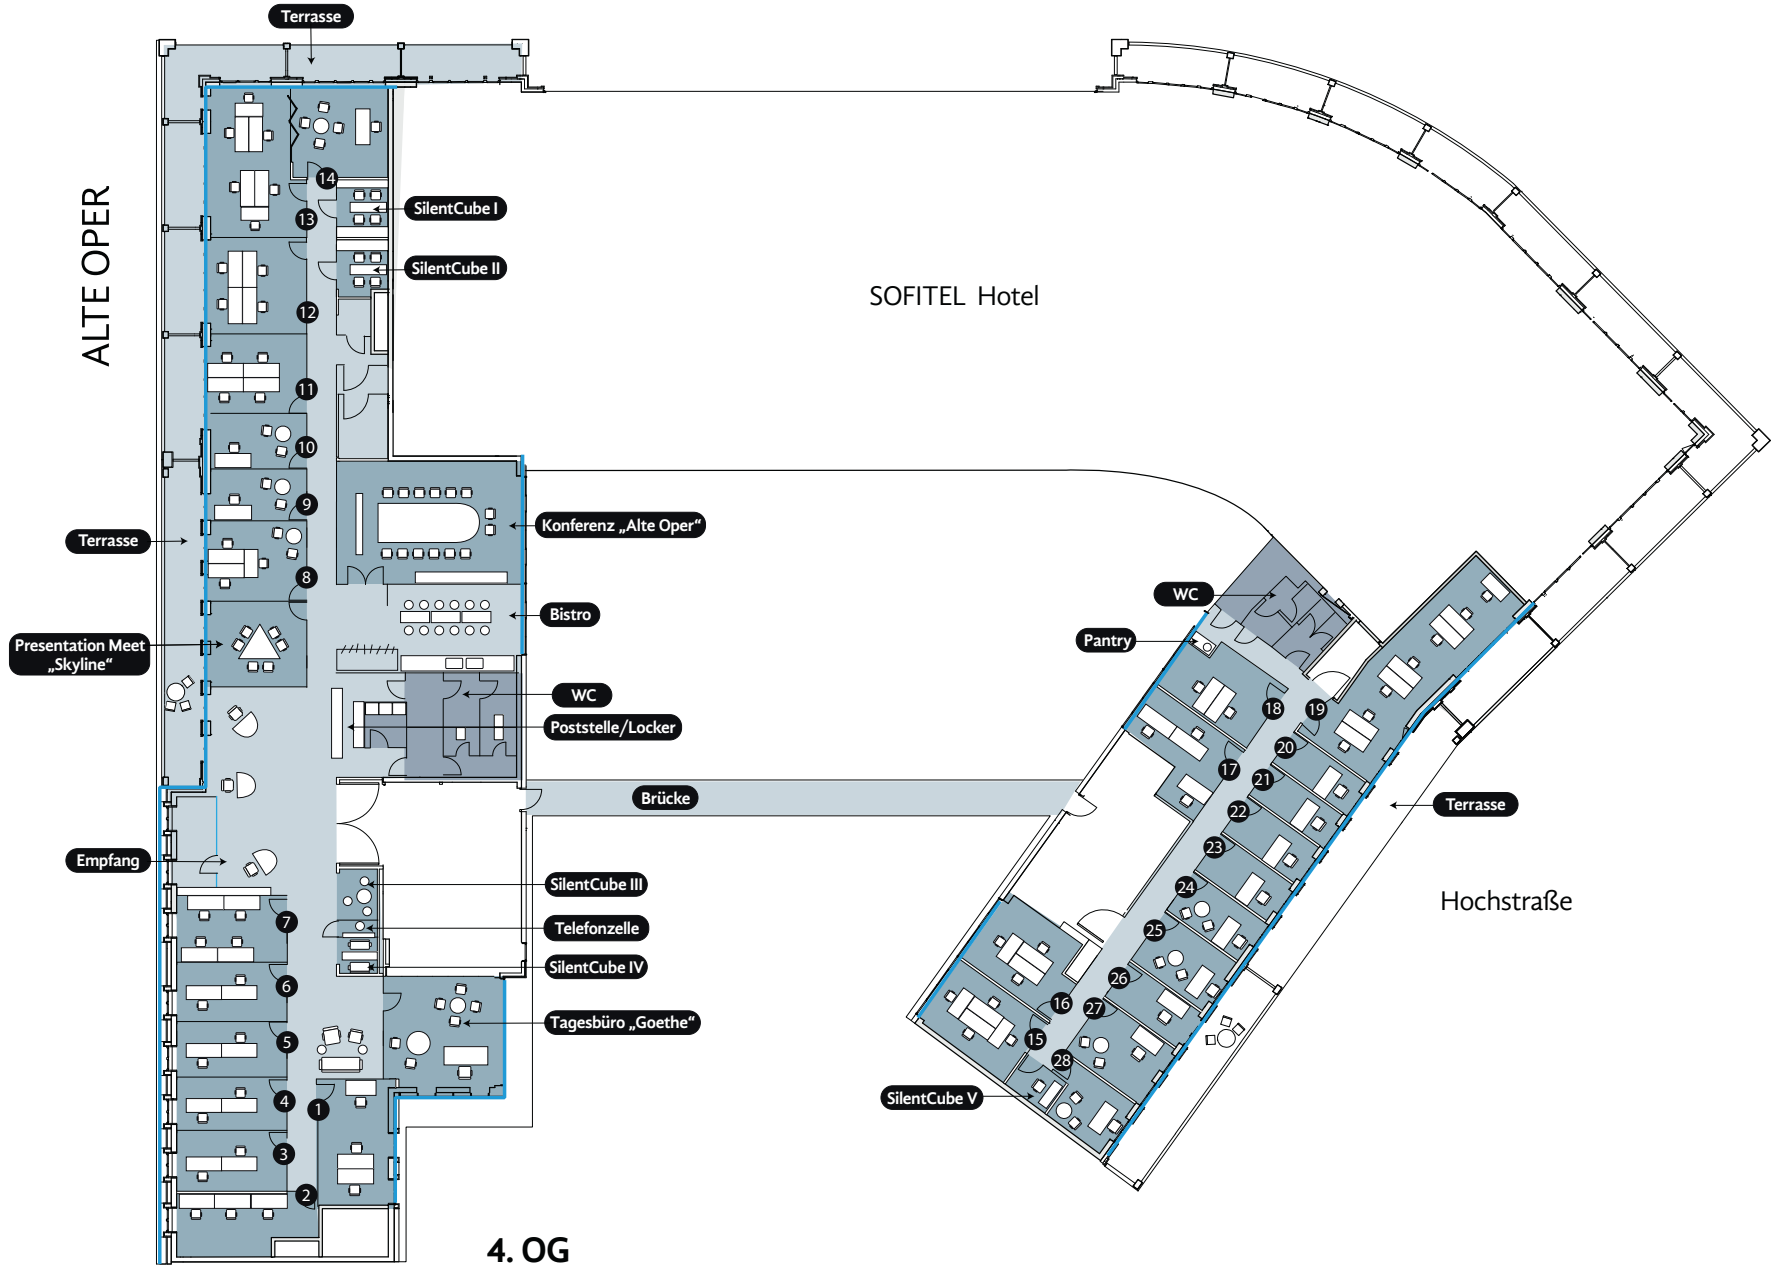

SATELLITE OFFICE

CASUAL LUXURY WORKSPACES

OPERNPLATZ XIV

4.OG, OPERNPLATZ 14,
60313 FRANKFURT AM MAIN

4. OG

SATELLITE OFFICE

CASUAL LUXURY WORKSPACES

OPERNPLATZ XIV

5.+6. OG, OPERNPLATZ 14,
60313 FRANKFURT AM MAIN

ALTE OPER